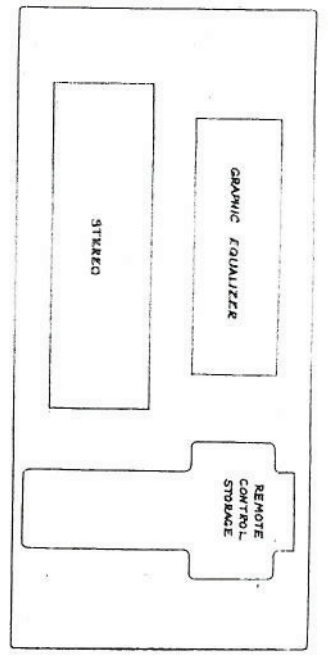

COLOR	WVS	COMMON
RED	1/2	COMMON +
BLACK	1/2	GROUND -
WHITE	1/2	GROUND -
GREEN	1/2	2
WHITE	1/2	1
WHITE	1/2	HEAD
WHITE	1/2	FORWARD
WHITE	1/2	AFT
WHITE	1/2	AFT
GREEN	1/2	GALLEY
WHITE	1/2	DECK
WHITE	1/2	STORAGE
WHITE	1/2	STORAGE

COLOR	WVS	COMMON
BLACK	1/2	GROUND -
PINK	1/2	DIRECT
RED	1/2	COMMON +
ORANGE	1/2	NOT USED
BLACK	1/2	GROUND -
RED	1/2	COMMON +

** NOTE OLD style Lind.
New panel like Bullt - chair
LIGHTS*

THIS DRAWING & RELATED SPECIFICATIONS ARE THE PROPERTY OF CIGARETTE RACING TEAM, INC. & MAY NOT BE REPRODUCED IN WHOLE OR IN PART WITHOUT THE EXPRESS WRITTEN CONSENT OF AN OFFICER OF CIGARETTE RACING TEAM, INC.