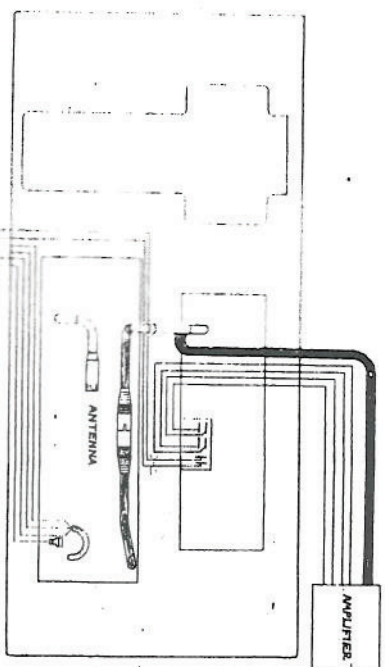

COLOR	WVS	COMMON
RED	1/2	COMMON +
BLACK	1/2	GROUND -
WHITE	1/2	GROUND -
GREEN	1/2	2
WHITE	1/2	1
WHITE	1/2	HEAD
WHITE	1/2	FORWARD
WHITE	1/2	AFT
WHITE	1/2	AFT
GREEN	1/2	GALLEY
WHITE	1/2	DECK
WHITE	1/2	STORAGE
WHITE	1/2	STORAGE

COLOR	WVS	COMMON
BLACK	1/2	GROUND -
PINK	1/2	DIRECT
RED	1/2	COMMON +
ORANGE	1/2	NOT USED
BLACK	1/2	GROUND -
RED	1/2	COMMON +

** NOTE OLD style Lind.
New panel like Bullt - chair
LIGHTS*

THIS DRAWING & RELATED SPECIFICATIONS ARE THE PROPERTY OF CIGARETTE RACING TEAM, INC. & MAY NOT BE REPRODUCED IN WHOLE OR IN PART WITHOUT THE EXPRESS WRITTEN CONSENT OF AN OFFICER OF CIGARETTE RACING TEAM, INC.