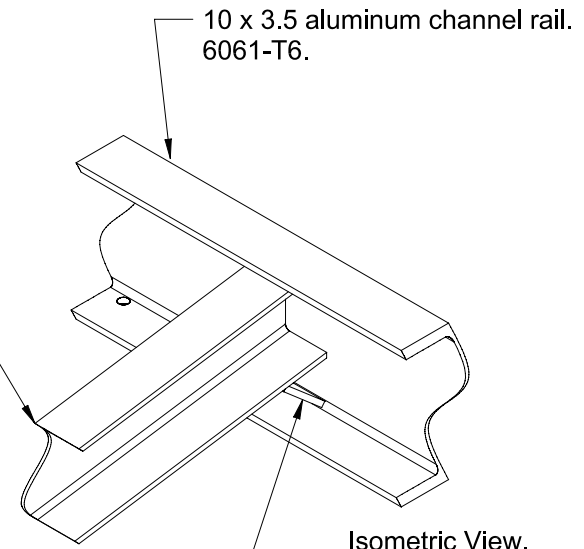

6 x 3.25 x 8.5° aluminum
channel cross member.
6061-T6.

10 x 3.5 aluminum channel rail.
6061-T6.

6 x 3.25 x 8.5° aluminum
channel cross member.
6061-T6.

3/8 x 3 x 3-11/16"
aluminum flat bar.
6061-T6.

MYCO TRAILERS, LLC.

10 x 3.5 Aluminum Channel Rail.
and 6 x 3.25 x 8.5° Aluminum Channel Cross Member.
Diagonal Joint Gusset.

Phone (941) 748-2397

Update :

Layout : Cross022B

Scale : 0.1"=1"

Date : July 23, 2008

Part No.:

File No.: Cross022