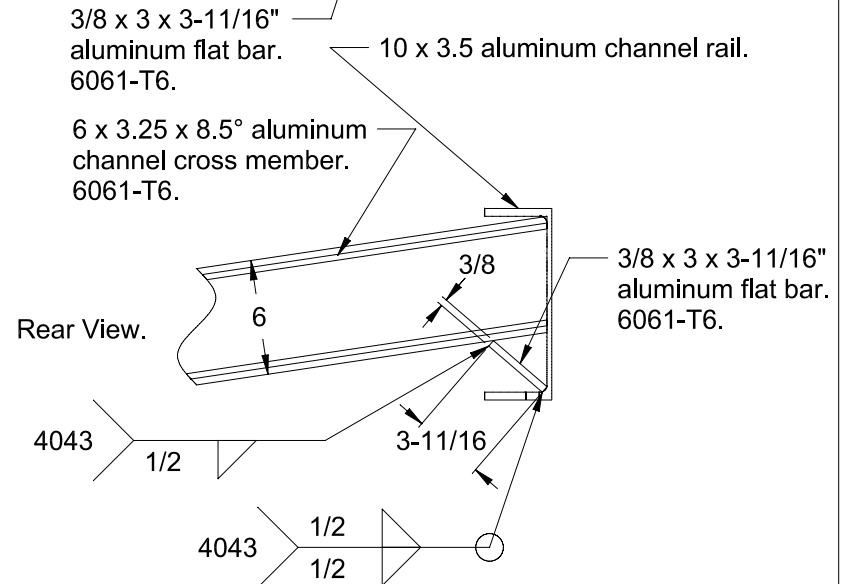

6 x 3.25 x 8.5° aluminum
channel cross member.
6061-T6.

10 x 3.5 aluminum channel rail.
6061-T6.

6 x 3.25 x 8.5° aluminum
channel cross member.
6061-T6.

3/8 x 3 x 3-11/16"
aluminum flat bar.
6061-T6.

MYCO TRAILERS, LLC.

10 x 3.5 Aluminum Channel Rail.
and 6 x 3.25 x 8.5° Aluminum Channel Cross Member.
Diagonal Joint Gusset.

Phone (941) 748-2397

Update :

Layout : Cross022B

Scale : 0.1"=1"

Date : July 23, 2008

Part No.:

File No.: Cross022