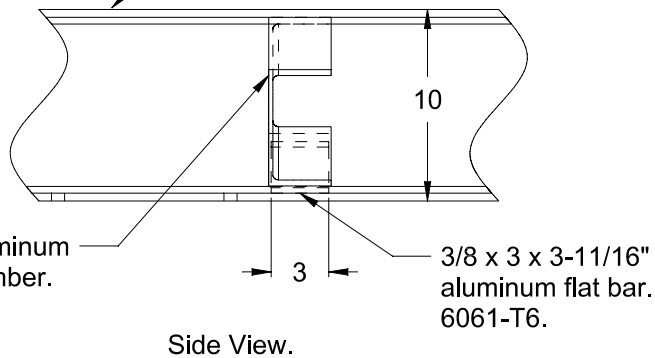

6 x 3.25 x 8.5° aluminum
channel cross member.
6061-T6.

10 x 3.5 aluminum channel rail.
6061-T6.

6 x 3.25 x 8.5° aluminum
channel cross member.
6061-T6.

3/8 x 3 x 3-11/16"
aluminum flat bar.
6061-T6.

MYCO TRAILERS, LLC.

10 x 3.5 Aluminum Channel Rail.
and 6 x 3.25 x 8.5° Aluminum Channel Cross Member.
Diagonal Joint Gusset.

Phone (941) 748-2397

Update :

Layout : Cross022B

Scale : 0.1"=1"

Date : July 23, 2008

Part No.:

File No.: Cross022