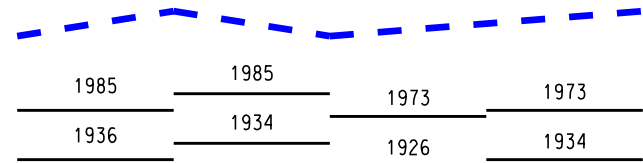

LAKES MICHIGAN-HURON WATER LEVELS - AUGUST 2007

LEGEND

LAKE LEVELS

RECORDED

PROJECTED

AVERAGE **

MAXIMUM **

MINIMUM **

** Average, Maximum and Minimum for period 1918-2006