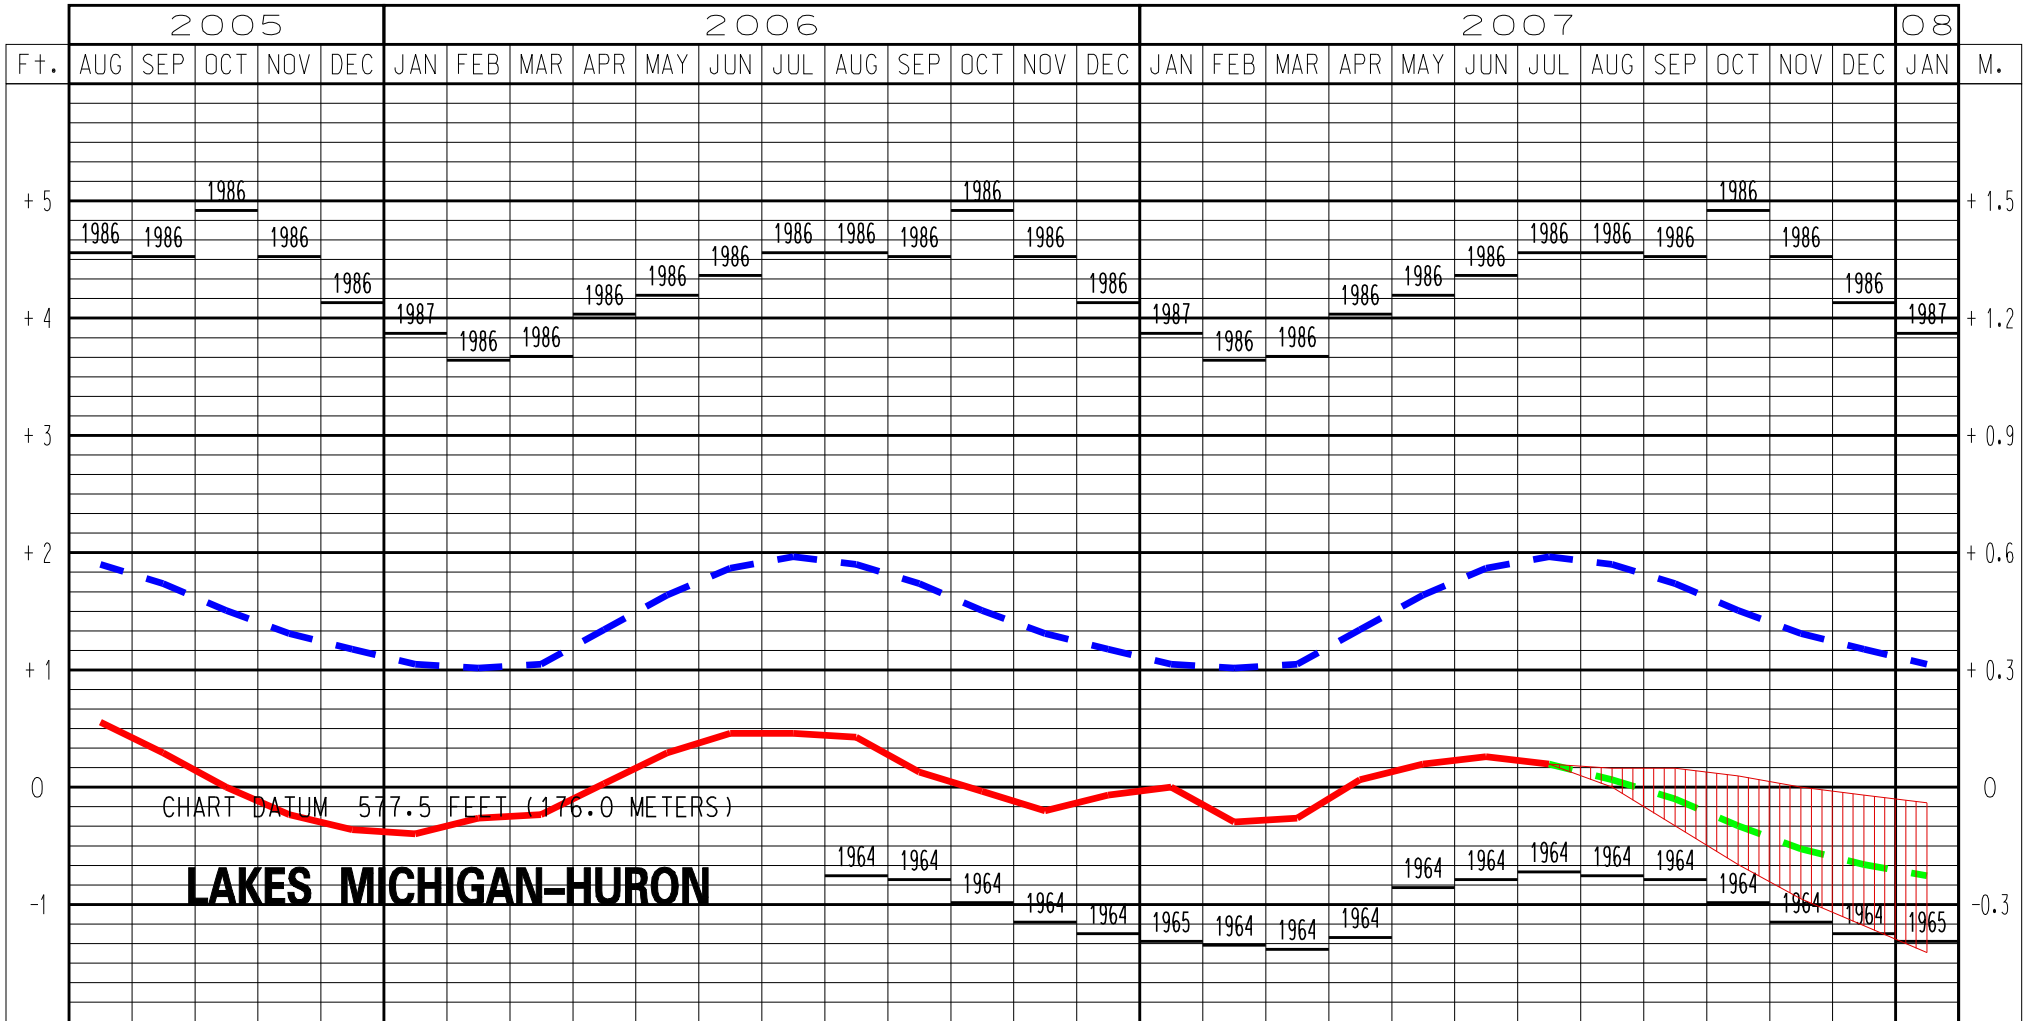

LAKES MICHIGAN-HURON WATER LEVELS - AUGUST 2007

LEGEND

LAKE LEVELS

RECORDED

PROJECTED

AVERAGE **

MAXIMUM **

MINIMUM **

** Average, Maximum and Minimum for period 1918-2006