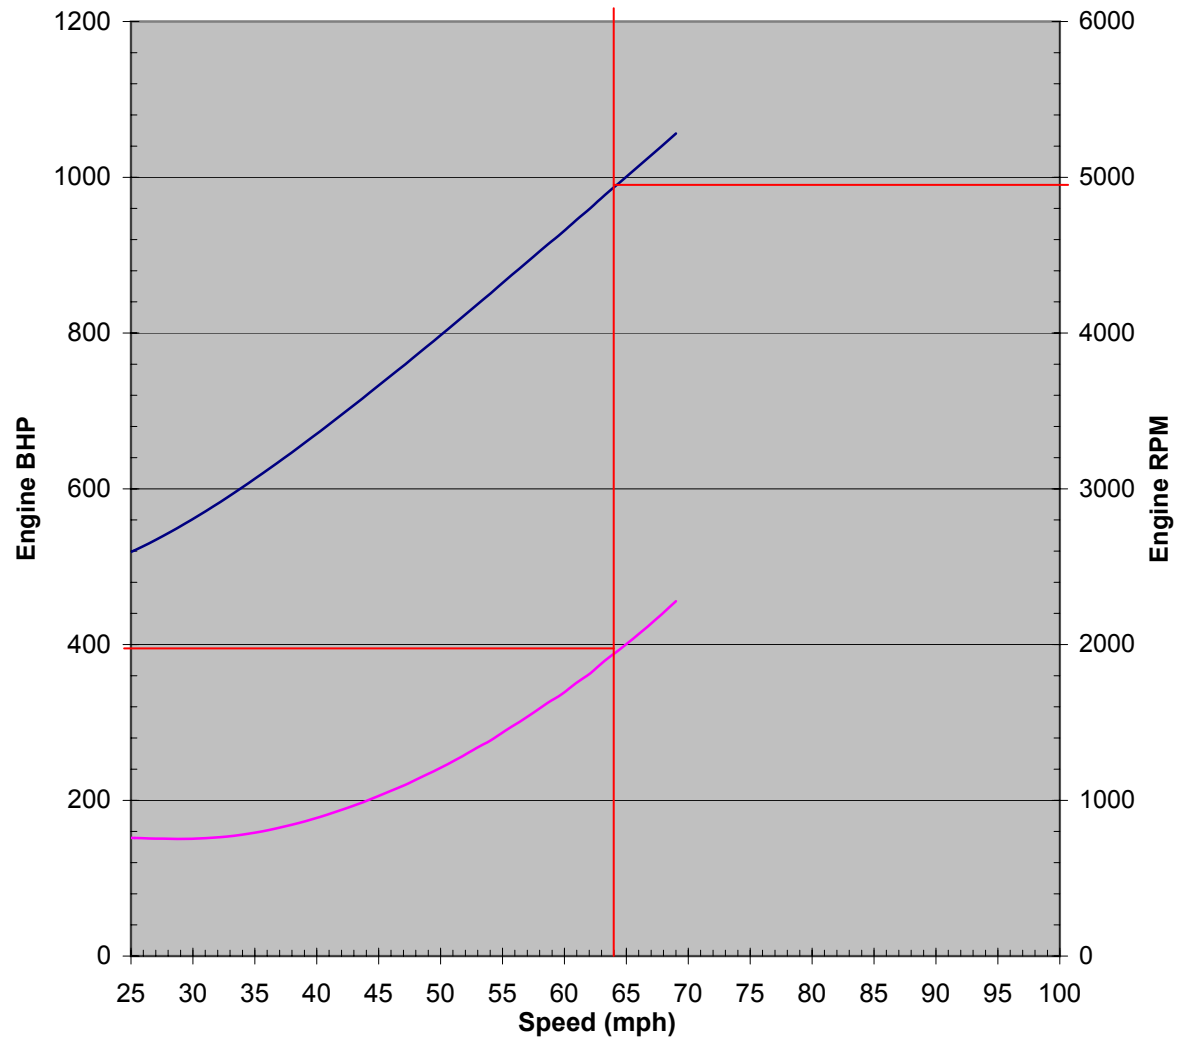

Cigarette 35 Mistress RPM vs. Speed

Powering Analysis:

15.25"x25" 3-Blade Mirage
TRS Drives 1.5:1 Ratio
6" Propshaft Depth
Vessel Weight: 11,000 lb,
LCG=11.75'