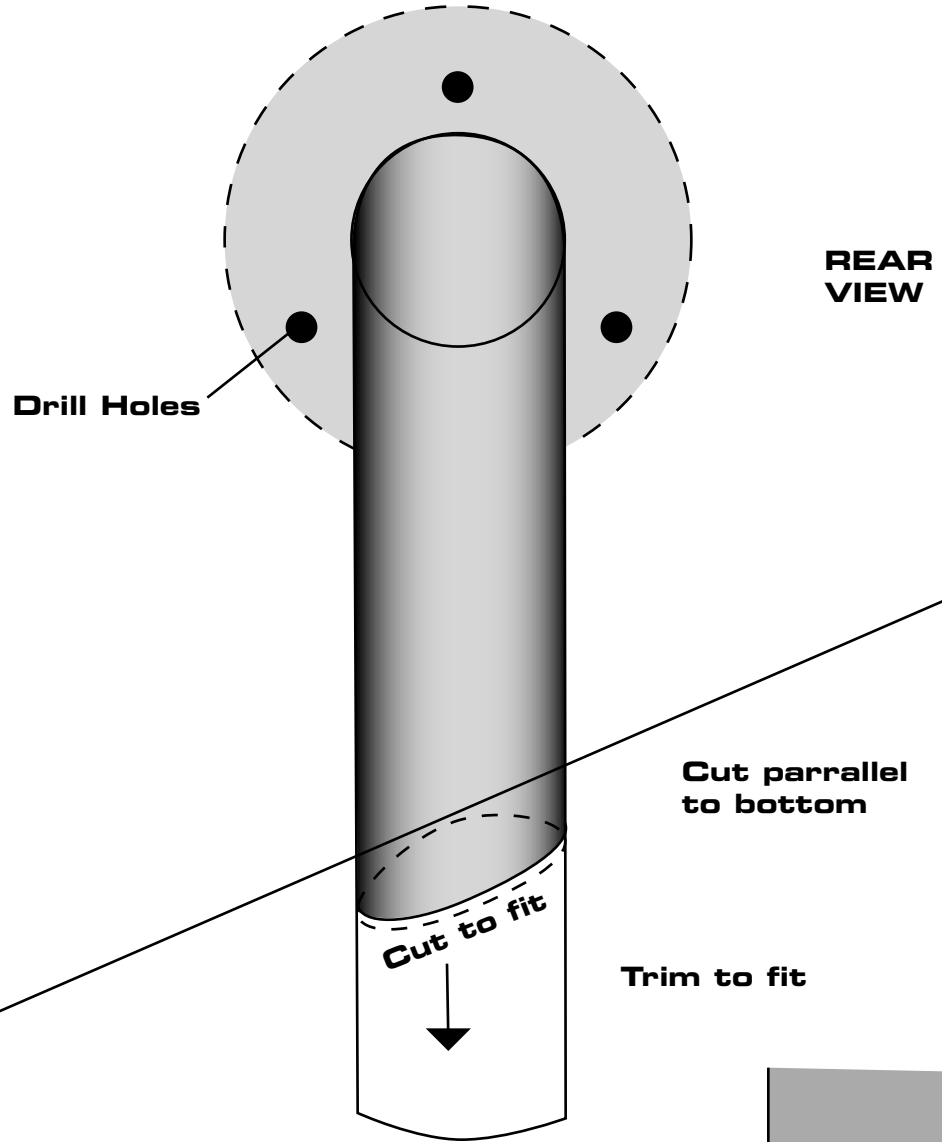

Fresh Water Pick-Up Installation Mount

BOW / FRONT

SIDE VIEW

Even with bottom

1/2" Below bottom