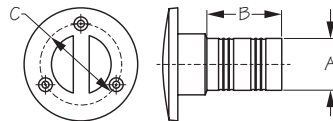

KEY FREE HOSE DECK FILL

Investment Cast 316 Stainless

Bulk Part No.	Display Part No.	Cap Marking	Cap Color	A	B	C	Fast-ener	Weight	Std. Pack
n/a	351300-1	None: Body Only	None	1-1/2" Hose	2-3/16"	2-3/8"	# 10 FH	.67 lb	1 ea
351380	351380-1	Gas	Red	1-1/2" Hose	2-3/16"	2-3/8"	# 10 FH	1.16	1 ea
351381	351381-1	Diesel	Green	1-1/2" Hose	2-3/16"	2-3/8"	# 10 FH	1.16	1 ea
351382	351382-1	Water	Blue	1-1/2" Hose	2-3/16"	2-3/8"	# 10 FH	1.16	1 ea
351383	351383-1	Waste	Black	1-1/2" Hose	2-3/16"	2-3/8"	# 10 FH	1.16	1 ea
n/a	351385-1	Replacement Cap- Gas						.47	1 ea
n/a	351386-1	Replacement Cap- Diesel						.47	1 ea
n/a	351387-1	Replacement Cap- Water						.47	1 ea
n/a	351388-1	Replacement Cap- Waste						.47	1 ea
351400	n/a	None: Body Only	None	2" Hose	3-3/16"	2-3/4"	#10 FH	.90	1 ea
351480	n/a	Gas	Red	2" Hose	3-3/16"	2-3/4"	#10 FH	1.53	1 ea
351481	n/a	Diesel	Green	2" Hose	3-3/16"	2-3/4"	#10 FH	1.53	1 ea
351485	n/a	Gas	Replacement Cap					.63	1 ea
351486	n/a	Diesel	Replacement Cap					.63	1 ea

The cap covers mounting holes. Cap threads are 1-1/4" - 11-1/2 NPSM - Straight. Gas, diesel and water caps include attachment chains.